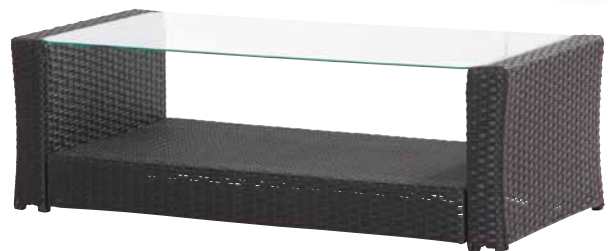

STEELFRAME

Black leatherlook wicker
Schwarz Lederlook Geflecht

GENUX

Lounge chair Lounge Sessel

GENUX

2-seater 2-Sitzer

172x

172 SETS IN 40 FT HC CONTAINER!
172 SETS IN 40 FT HC CONTAINER!

GENUX

Lounge table 110 x 50 cm Lounge Tisch 110 x 50 cm

Opera ... KNOCKDOWN LOUNGE

OPERA | 565060

4 pieces lounge set, Quatro black wicker 4 Stück Loungegarnitur, Quatro schwarz Geflecht

STEELFRAME

OPERA

2-seater 2-Sitzer

OPERA

Lounge chair Lounge Sessel

Quatro black wicker
Quatro schwarz Geflecht

OPERA

Lounge table 93 x 55 cm Lounge Tisch 93 x 55 cm

158x

158 SETS IN 40 FT HC CONTAINER!
158 SETS IN 40 FT HC CONTAINER!

PASHA | 564131
4 pieces lounge set, brushed grey wicker 4 Stück Loungegarnitur, gebürstetes Schwarz

STEELFRAME

brushed Grey wicker
Gebürstetes grau Geflecht

PASHA
Lounge chair Loungesessel

PASHA
2-seater lounge bench 2-Sitzer Loungebank

119x 

119 SETS IN 40 FT HC CONTAINER!
119 SETS IN 40 FT HC CONTAINER!