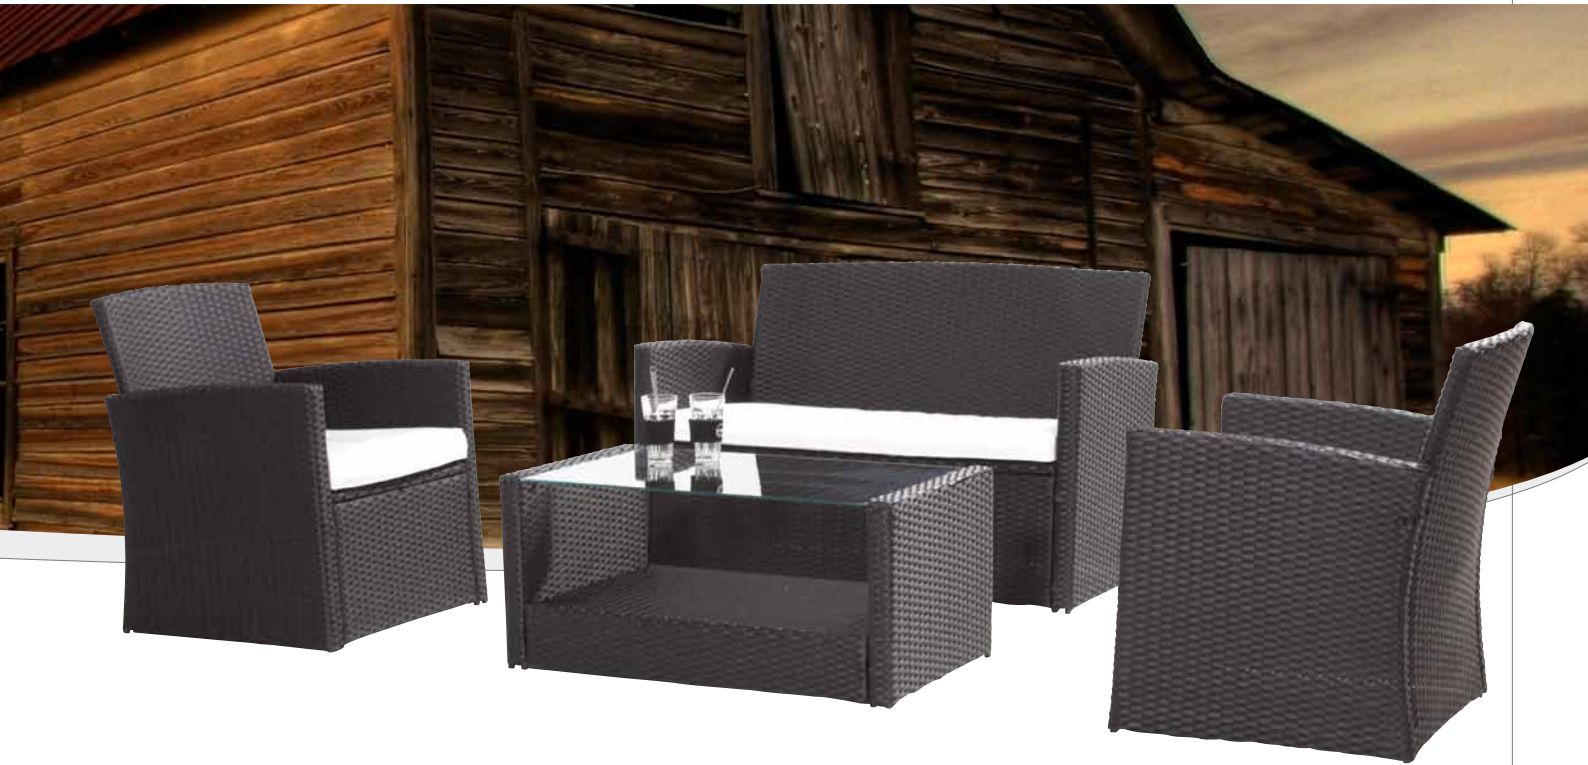

STEELFRAME

Black leatherlook wicker
Schwarz Lederlook Geflecht

GENUX

Lounge chair Lounge Sessel

GENUX

2-seater 2-Sitzer

172x

172 SETS IN 40 FT HC CONTAINER!
172 SETS IN 40 FT HC CONTAINER!

GENUX

Lounge table 110 x 50 cm Lounge Tisch 110 x 50 cm

Opera ... KNOCKDOWN LOUNGE

OPERA | 565060

4 pieces lounge set, Quatro black wicker 4 Stück Loungegarnitur, Quatro schwarz Geflecht

STEELFRAME

OPERA

2-seater 2-Sitzer

OPERA

Lounge chair Lounge Sessel

Quatro black wicker
Quatro schwarz Geflecht

OPERA

Lounge table 93 x 55 cm Lounge Tisch 93 x 55 cm

158x

158 SETS IN 40 FT HC CONTAINER!
158 SETS IN 40 FT HC CONTAINER!

PASHA | 564131
4 pieces lounge set, brushed grey wicker 4 Stück Loungegarnitur, gebürstetes Schwarz

STEELFRAME

brushed Grey wicker
Gebürstetes grau Geflecht

PASHA
Lounge chair Loungesessel

PASHA
2-seater lounge bench 2-Sitzer Loungebank

119x 

119 SETS IN 40 FT HC CONTAINER!
119 SETS IN 40 FT HC CONTAINER!